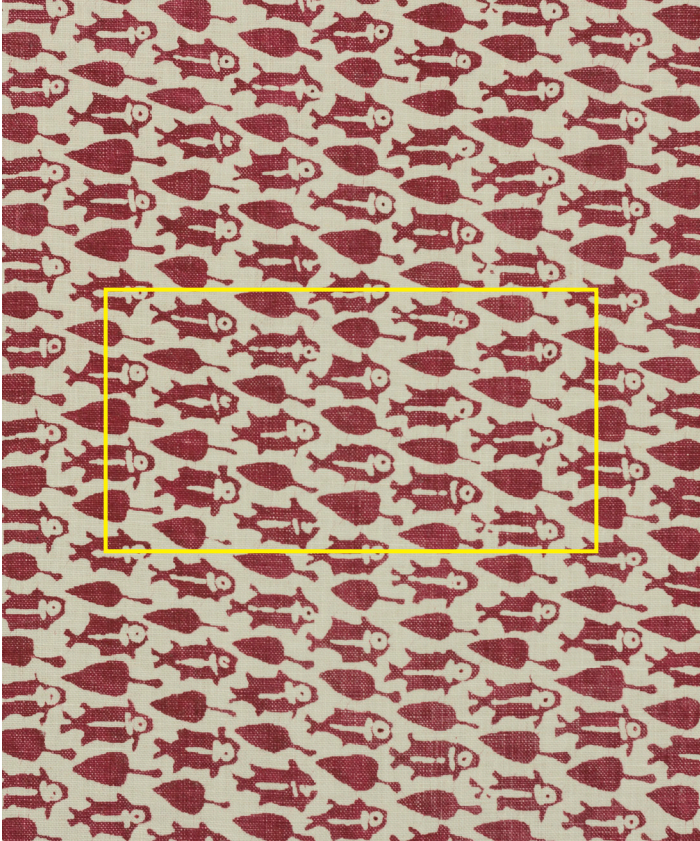

n a m a y s a m a y

Machli Crimson | MACH-01-C

Design	Machli
Colour	Crimson
Code	MACH-01-C
Composition	100% Linen
Width	134.5cm / 53in
Repeat	16.5cm (h) 7.5cm (v) 6.5in (h) 3.5in (v)
Weight	286g/sqm
Notes

Machli Crimson | MACH-01-C

www.namaysamay.com